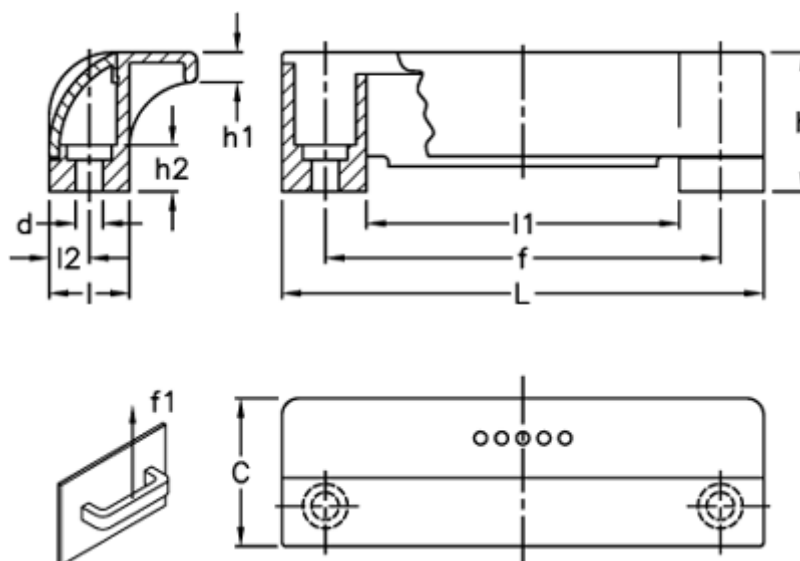

Article number: 23052651115
Description: E+G Guard safety handle
ESP.110-CH-C5

Measures

C	= 35	L	= 114
d	= 6.5	l1	= 74
f	= 93,5 +/-0,5	l2	= 9.5
F1 (N)	= 1050		
h	= 33		
h1	= 7		
h2	= 11		
l	= 19		